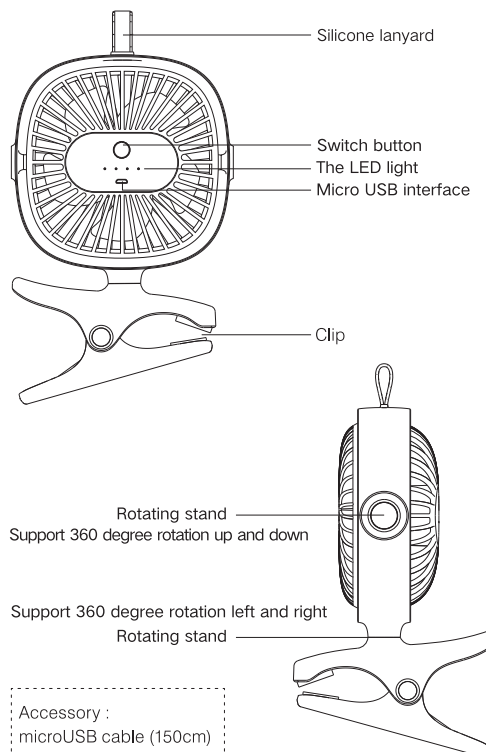

Product introduction

Product features

- ・ Can stand can clip, free placement, enjoy everywhere.
- ・ 1 super mute mode, low noise, quiet and comfortable.
- ・ 360° corner circulation ventilation .
- ・ 18650 Li-ion Battery, capacity increased to 2000mAh, long lasting life.
- ・ Support four windshield adjustment, anytime and anywhere comfortable to use.
- ・ Four wind speeds are the ocean wind, suddenly large or small, let you experience the comfort of the ocean wind.

Product parameters

Input : DC5V-0.5A
Battery capacity : 2000mAh
Speed Mode : 4 Shifts
Material : ABS/PP/Silicone
Product size : 267X152X138 mm
Battery runtime : (gentle wind)4h , (fresh wind)2h ,
(strong wind)1~1.5h , (ocean wind)3~4h
Battery charge time : 4h
Accessory : microUSB cable (150cm)

Light mode

When charging the product, the corresponding indicator light will flash when the battery power reaches a certain level, and the 4 LED indicators will always be on when fully charged.

When the power is low, the LED light flashes.

LED power display

Wind speed LED indicator

Switch button	The LED light	Wind speeds
1 Press	☀○○○	1 gentle wind mode
2 Press	☀☀○○	2 fresh wind mode
3 Press	☀☀☀○	3 strong wind mode
4 Press	☀☀☀☀	4 ocean wind mode
Long press 3 seconds	○○○○	turn off the power

⚠ Caution

- ・ For the first time, please fully charge the product.
- ・ Do not disassemble, repair or modify the product by yourself.
- ・ Do not expose the product to rain or moisture.
- ・ Do not throw this product to avoid damage caused by falling.
- ・ Please use the rated voltage power supply for charging.
- ・ Please store and use this product in normal temperature environment.
- ・ Do not put foreign bodies or fingers into the fan to avoid damage or damagePersonal injury.
- ・ Please insert the microUSB cable vertically. Forcible insertion may cause a failure.