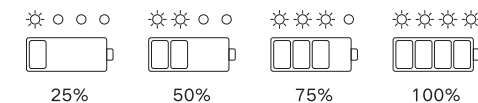

Wind speed LED indicator

Switch button	The LED light	Wind speeds
1 Press	☀○○○	1 gentle wind mode
2 Press	☀☀○○	2 fresh wind mode
3 Press	☀☀☀○	3 strong wind mode
4 Press	☀☀☀☀	4 ocean wind mode
Long press 3 seconds	○○○○	turn off the power

⚠ Caution

- ・ For the first time, please fully charge the product.
- ・ Do not disassemble, repair or modify the product by yourself.
- ・ Do not expose the product to rain or moisture.
- ・ Do not throw this product to avoid damage caused by falling.
- ・ Please use the rated voltage power supply for charging.
- ・ Please store and use this product in normal temperature environment.
- ・ Do not put foreign bodies or fingers into the fan to avoid damage or damagePersonal injury.
- ・ Please insert the microUSB cable vertically. Forcible insertion may cause a failure.